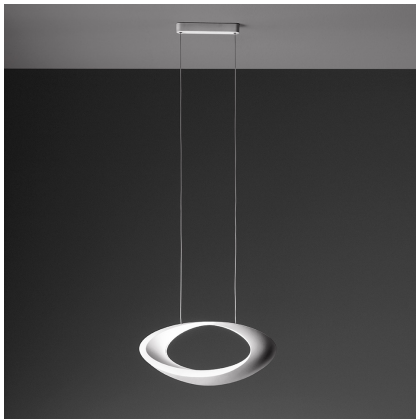

Cabildo Suspension LED 2700K White

Eric Solè

IP20     Dimmerable: 

LUMINAIRE

- Watt: **44W**
- Voltage: **220-240V**
- Delivered lumens output: **2641lm**
- CCT: **2700K**
- Efficiency: **73%**
- Efficacy: **60.01lm/W**
- CRI: **95**
- Dimmable Typology: **Push**

Notes

Lamp included.

DESCRIPTION

Body lamp in painted die-cast aluminium. The indirect light shapes the body lamp, bringing out its winding form and giving it the astonishing appearance of a ring of light. The suspension cables are also feed cables.

PRODUCT CODE: 1182W10A

FEATURES

- Article Code: **1182W10A**
- Colour: **White**
- Installation: **Suspension**
- Material: **Aluminium**
- Series: **Design Collection**
- Environment: **Indoor**
- Area contract: **Residential**
- Emission: **Indirect Diffused**
- design by: **Eric Solè**

DIMENSIONS

- Width: **cm 41**
- Base Length: **cm 19**
- Base Width: **cm 9.5**
- Max Height from ceiling: **cm 150**
- Glow Wire Test: **750°**

SOURCES INCLUDED

- Category: **Led**
- Number: **1**
- Watt: **37W**
- Delivered lumens output: **3761lm**
- Color temperature (K): **2700K**
- CRI: **90**
- Color Tolerance: **MacAdam 2SDCM**