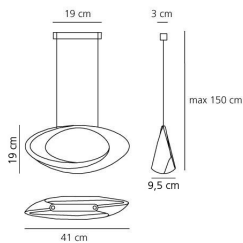

Cabildo Suspension LED 2700K White

Eric Solè

IP20     Dimmerable: 

LUMINAIRE

- Watt: **44W**
- Voltage: **220-240V**
- Delivered lumens output: **2641lm**
- CCT: **2700K**
- Efficiency: **73%**
- Efficacy: **60.01lm/W**
- CRI: **95**
- Dimmable Typology: **Push**

Notes

Lamp included.

DESCRIPTION

Body lamp in painted die-cast aluminium. The indirect light shapes the body lamp, bringing out its winding form and giving it the astonishing appearance of a ring of light. The suspension cables are also feed cables.

PRODUCT CODE: 1182W10A

FEATURES

- Article Code: **1182W10A**
- Colour: **White**
- Installation: **Suspension**
- Material: **Aluminium**
- Series: **Design Collection**
- Environment: **Indoor**
- Area contract: **Residential**
- Emission: **Indirect Diffused**
- design by: **Eric Solè**

DIMENSIONS

- Width: **cm 41**
- Base Length: **cm 19**
- Base Width: **cm 9.5**
- Max Height from ceiling: **cm 150**
- Glow Wire Test: **750°**

SOURCES INCLUDED

- Category: **Led**
- Number: **1**
- Watt: **37W**
- Delivered lumens output: **3761lm**
- Color temperature (K): **2700K**
- CRI: **90**
- Color Tolerance: **MacAdam 2SDCM**